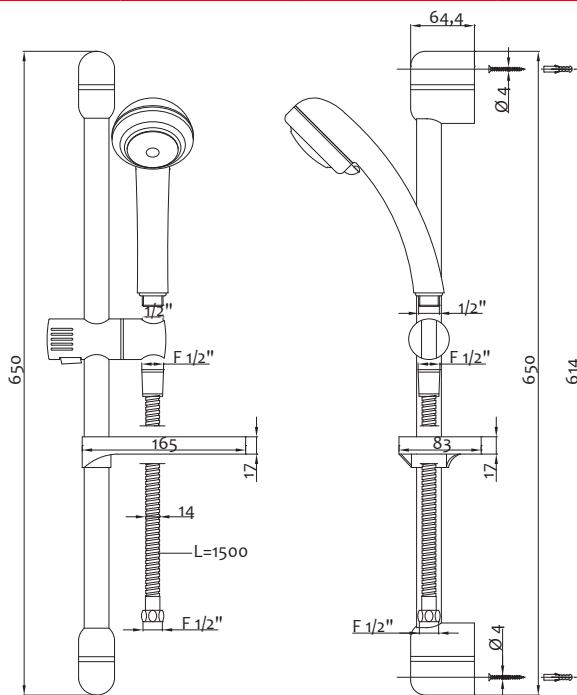

Saliscendi completo 8 funzioni
Shower sliding rail 8 functions

Art.		€
14028F0000	10	27,500