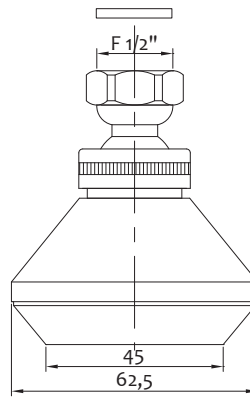

Art.		€
1403SOFMON	120	6,875

Soffione doccia in ottone cromato con ugelli in gomma
Chrome plated brass shower head with rubber nozzles