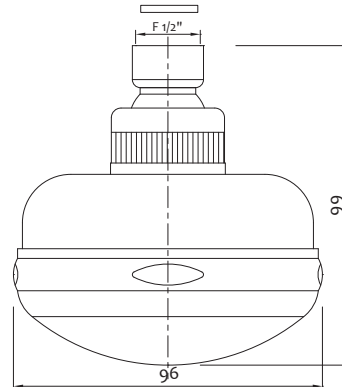

Art.		€
1403SOF.5GE	50	10,625

Soffione in acciaio INOX
Stainless steel shower head