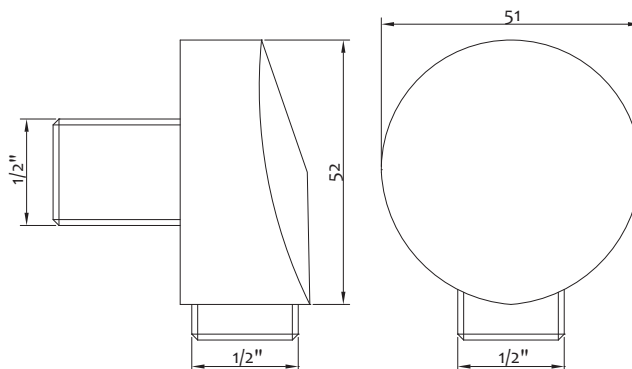

Art.	misure/size		€
1315000000	MM 1/2"	10-200	2,300

Attacco ABS cromato per doccia

Chromed ABS connection for shower

Art.	misure / size		€
1315ATT000	MM 1/2" x 1/2"	100	1,425

Supporto a ventosa per doccia