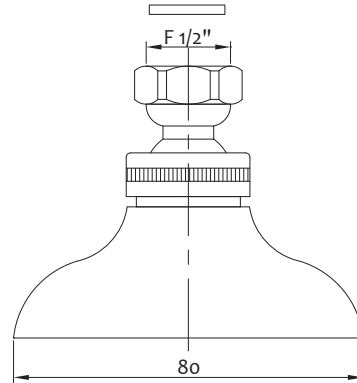

Art.		€
1403SOFCAM	100	7,425

Soffione doccia ottone cromato disco anticalcare nero
Chrome plated brass shower head with black cleaning disk