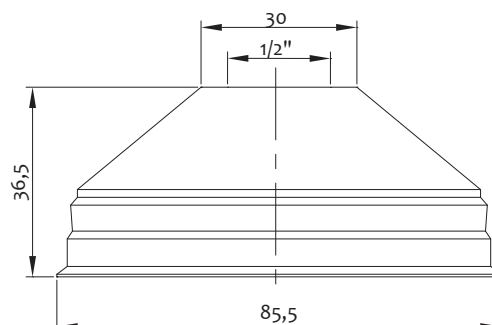

Soffione doccia a campana ottone cromato
Chrome plated brass shower head - bell type

Art.		€
1407SOF000	10 - 80	8,125