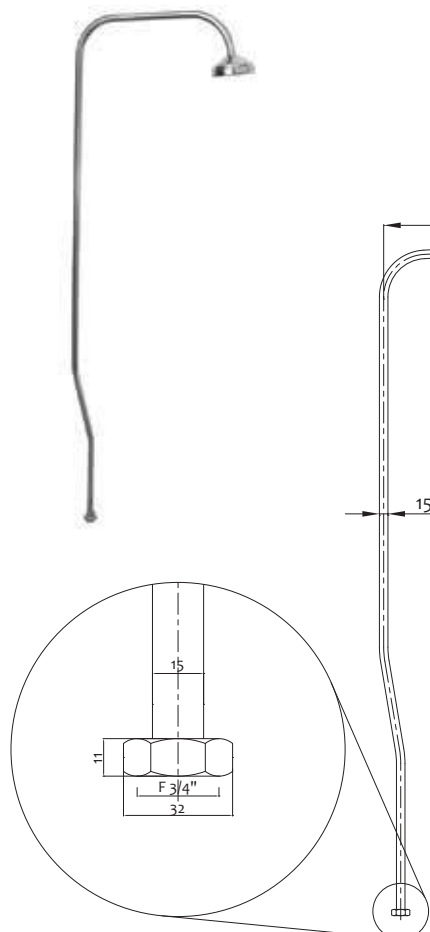

Saliscendi completo 8 funzioni
Shower sliding rail 8 functions

Art.		€
14028F0000	10	27,500