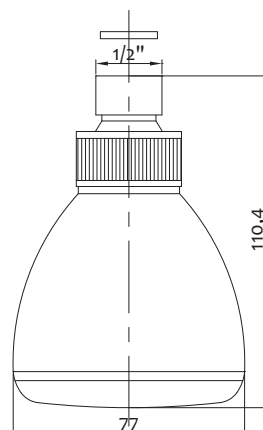

Soffione ABS cromata 3 getti
Chrome ABS shower head 3 water jet

Chrome ABS shower head 1 water jet

Art.		€
1403SOF.1GE	50	6,025