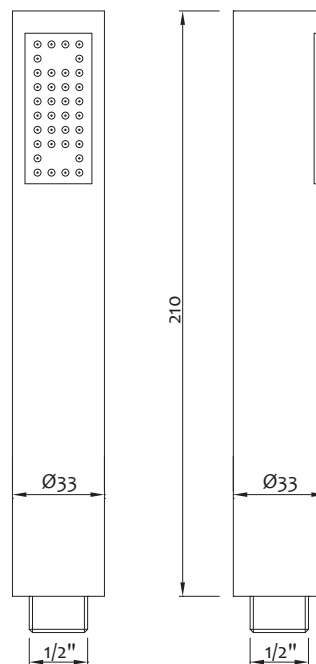

Art.		€
1401STILOo	100	5,750

Doccetta in BAS cromata "PHONE"
ABS chromed hand shower "PHONE"