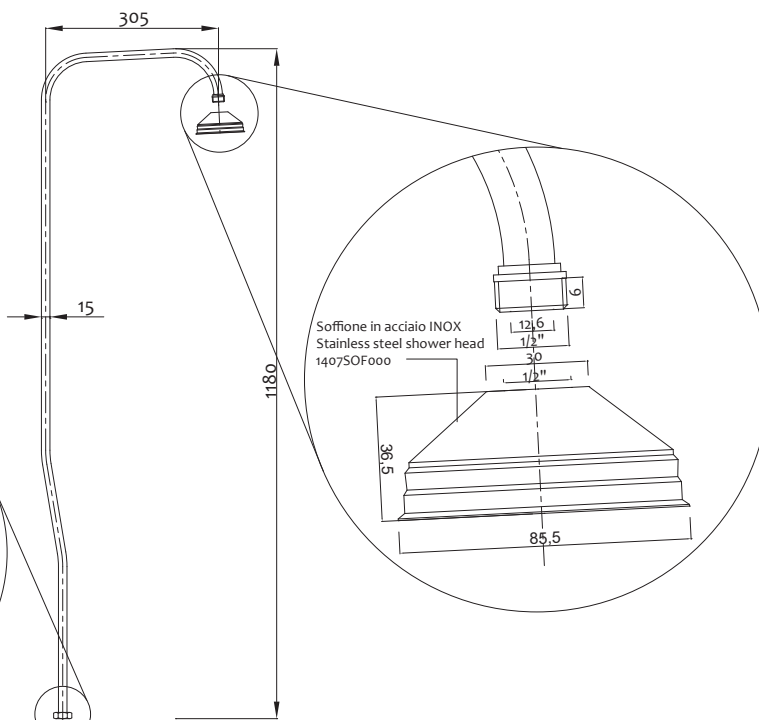

Colonna doccia con soffione
Standard shower with shower head

Art.		€
1407000000	50	8,125