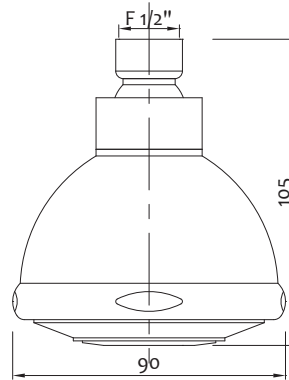

Art.		€
1403SOF.3GE	50	7,750

Soffione ABS cromata 5 getti
Chrome ABS shower head 5 water jet