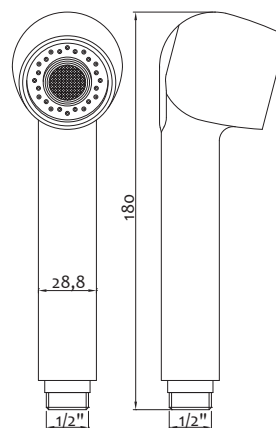

Doccetta ABS cromata "STILO"
ABS chromed hand shower "STILO"

Art.		€
1401DOEST0	50	5,625