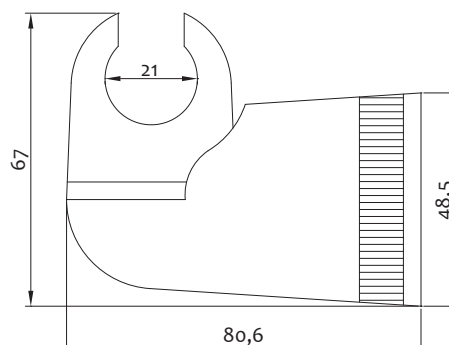

Art.	misure/size		€
1315000000	MM 1/2"	10-200	2,300

Attacco ABS cromato per doccia

Chromed ABS connection for shower

Art.	misure / size		€
1315ATT000	MM 1/2" x 1/2"	100	1,425

Supporto a ventosa per doccia

Holder for handshower with suction pad

Art.		€
1405VENT00	10 - 200	8,500

Supporto doccia a muro orientabile

Adjustable shower wall support

Art.		€
1405L00000	100	1,875

Via Gallarate, 116 - 28047 Oleggio (NO)
Tel. +39 0321 960614 - Fax +39 0321 960625
Email: info@goplast.it
www.goplast.it